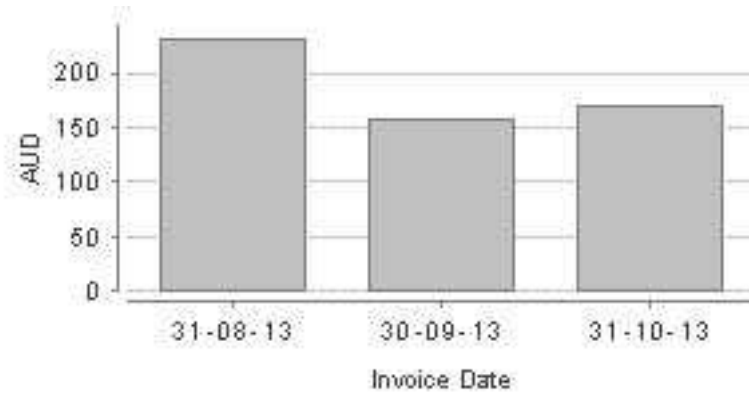

ABC Sales Pty Ltd
83 Some St
Somewhere SA 5001
Australia

Invoice Ref# 11111
Date Issued 2013-10-31
Due Date 2013-11-07
Billing Period 2013-10-01 - 2013-10-31
Account Code 00001 – ABC Sales

Invoice Summary

This is for a Business 10 DID service.
The 1 DID service is only $15 Ex-Tax.

	Ex-Tax	Tax	Inc-Tax
Service Charges	$27.50	$2.75	$30.25
Call Charges	$126.57	$12.66	$139.23
Data Charges	$0.00	$0.00	$0.00
Ad-Hoc Charges	$0.00	$0.00	$0.00
Adjustments	$0.00	$0.00	$0.00
Invoice Total	$154.07	$15.41	$169.48

Billing History

Payment Options

This amount will be automatically direct debited from your nominated account between the 5th and 8th of this month.